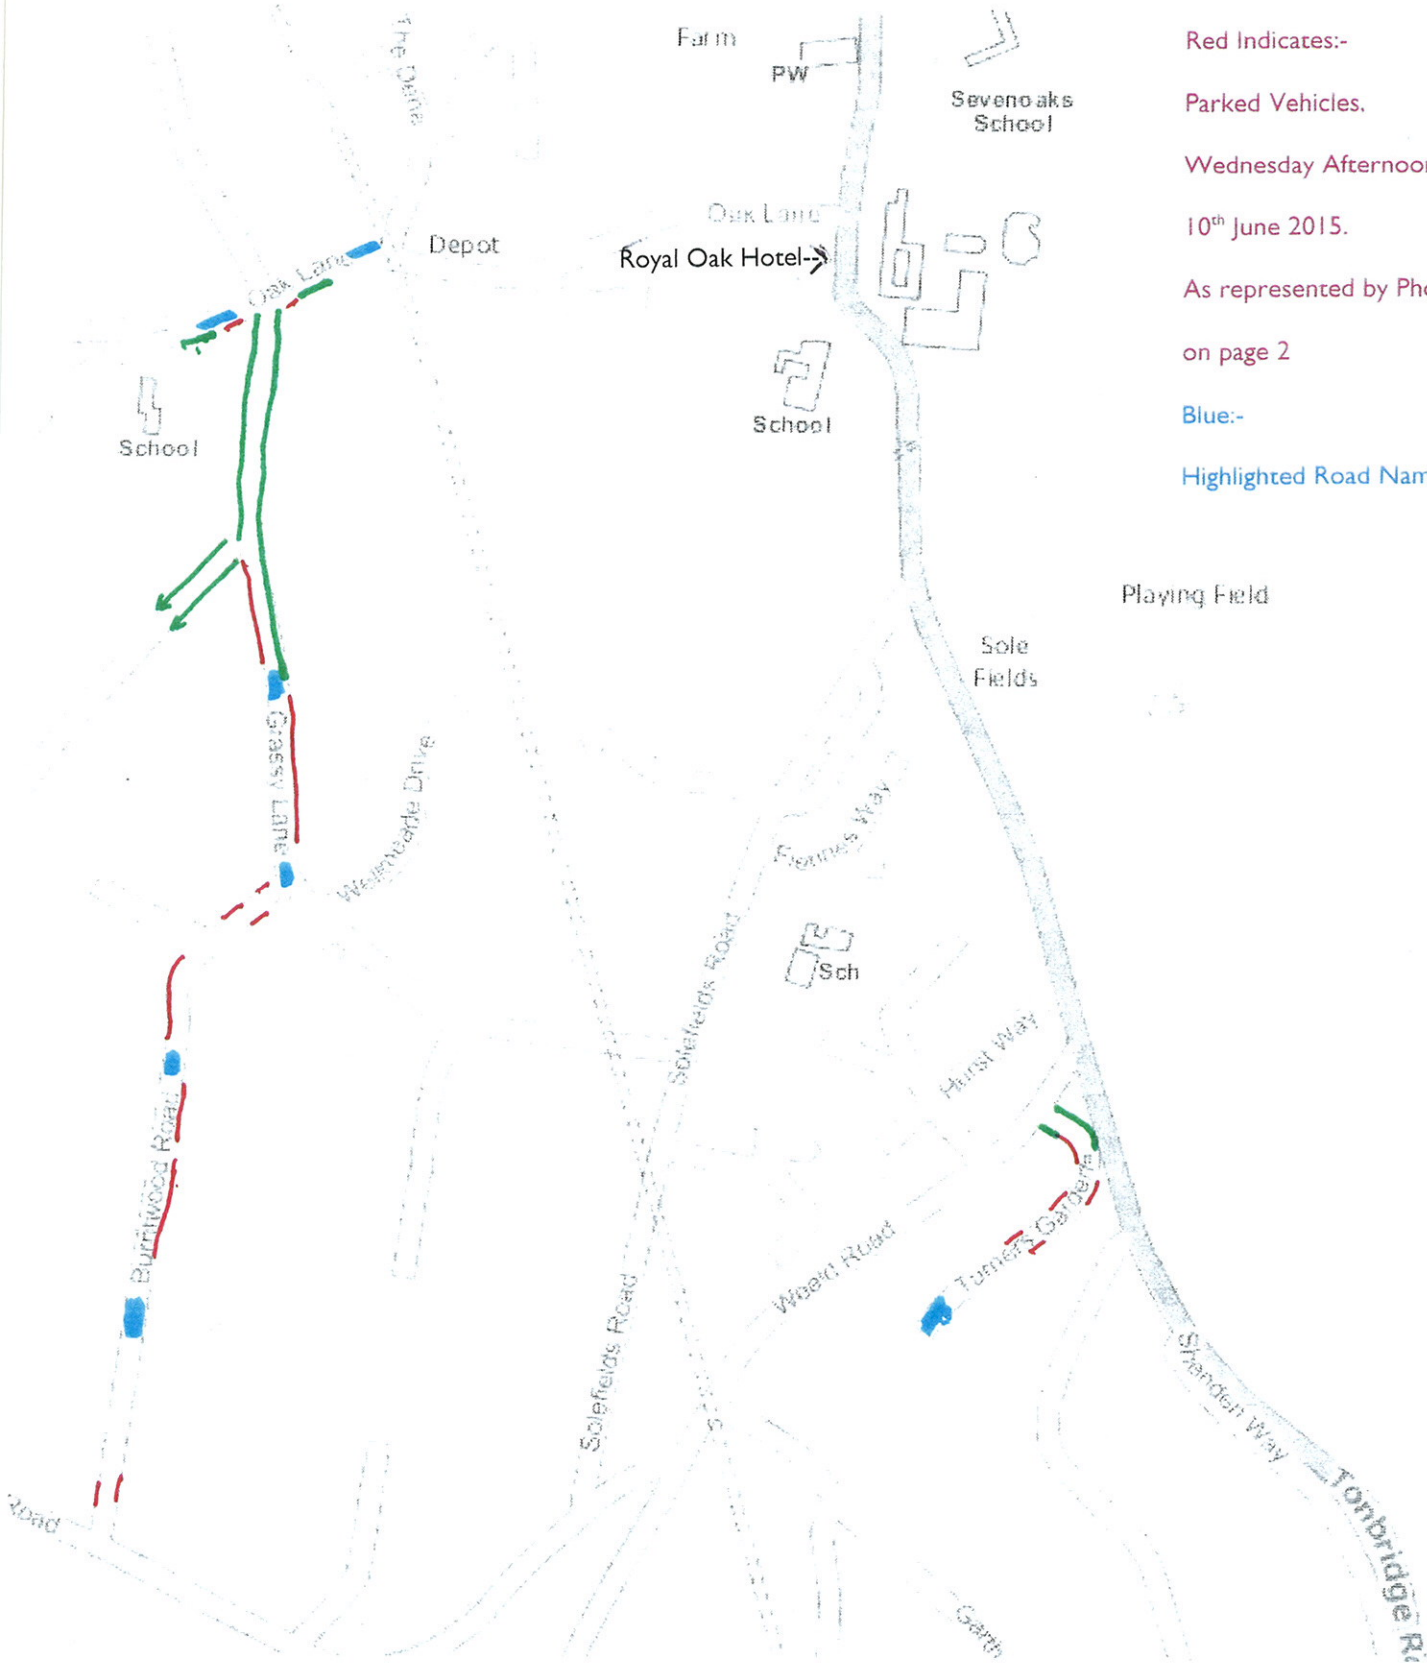

Some Kippington Roads:

Imported From IE

CENT COUNTY
R COMMUNITIES

Green Indicates:-

Existing Yellow Lines

Red Indicates:-

Parked Vehicles.

Wednesday Afternoon,

10th June 2015.

As represented by Photograph 6
on page 2

Blue:-

Highlighted Road Name

Grassy Lane Parking Pictures

↑
Photo 6.